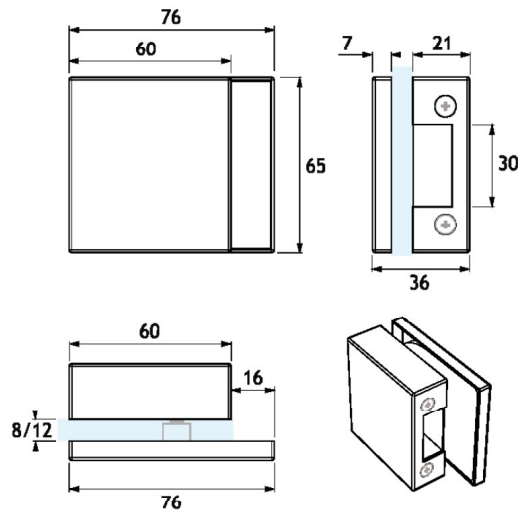

## GL07S

Controcartella a vetro per serratura GL07B  
Reversibile destra sinistra  
Copertine realizzate in acciaio inox Aisi 304 o alluminio

Double doors strike patch for GL07B lock  
Left/right reversible  
Covers manufactured in Aisi 304 stainless steel or aluminium